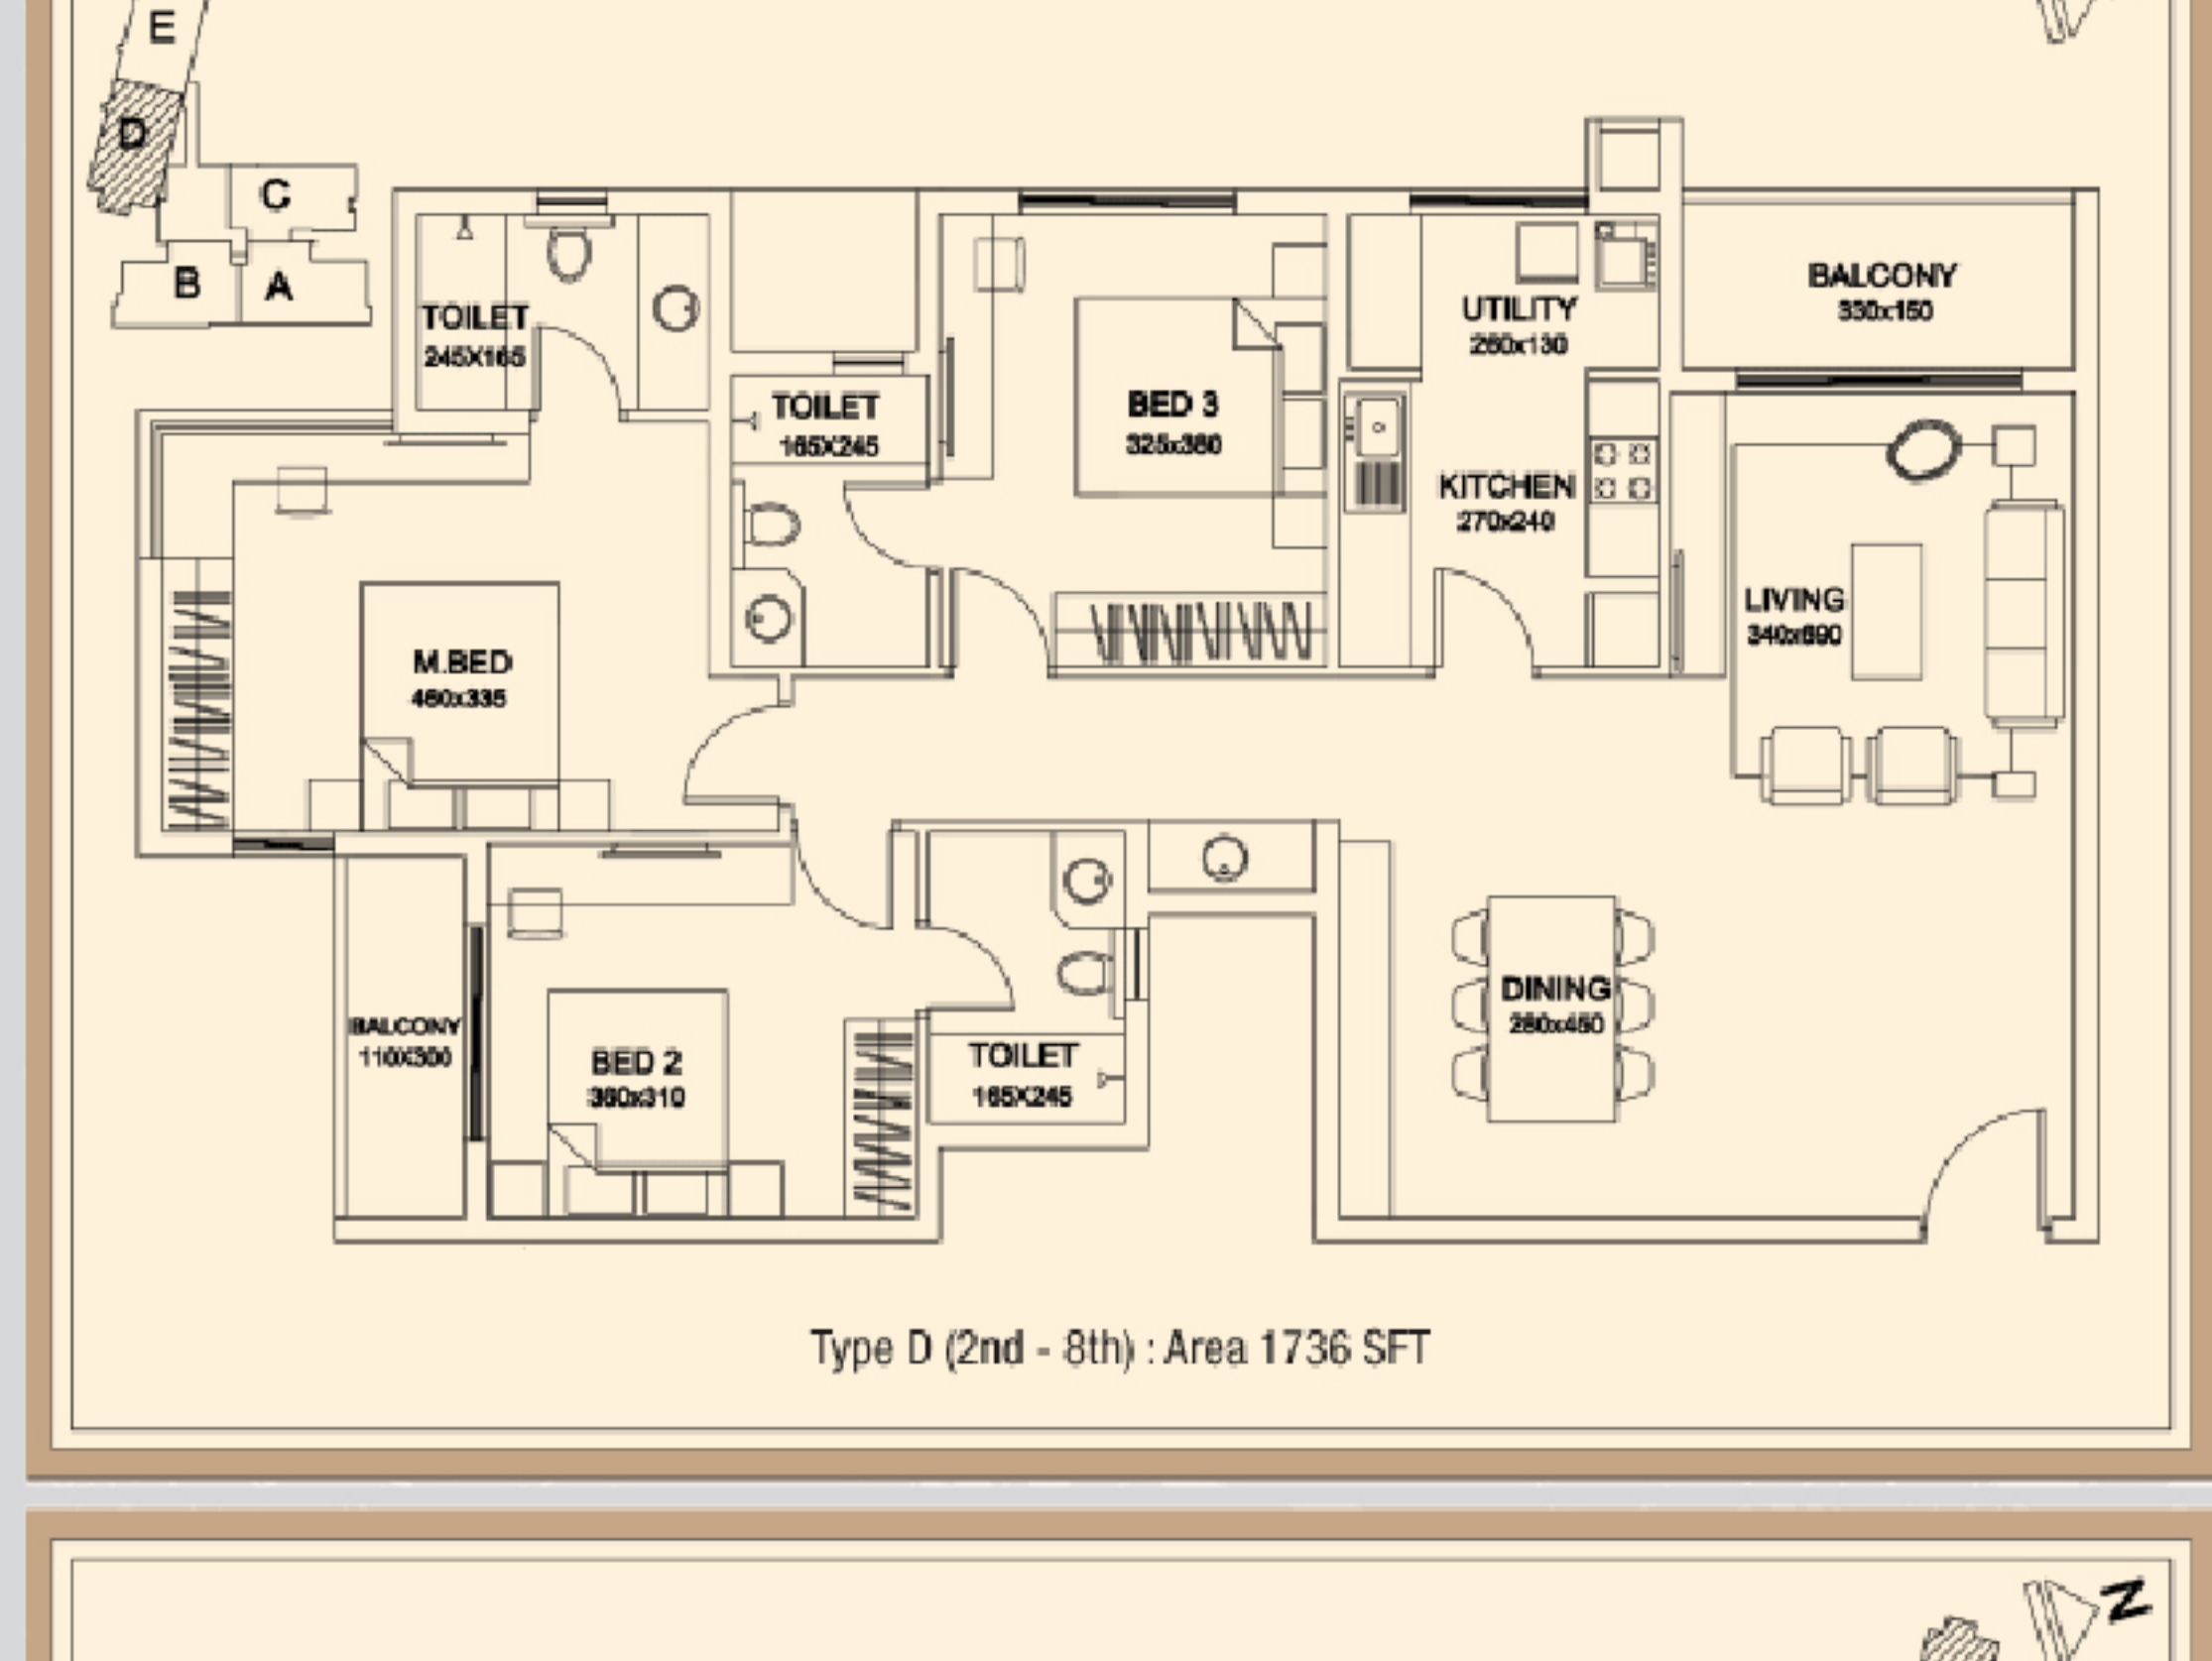

LUXURY THAT'S CLOSE TO EVERYTHING IMPORTANT TO YOU

Presenting Skyline Pearl
at Kanjikuzhi Jn., Kottayam

Skyline PEARL

Premium Luxury Apartments

Quick facts:

Location : Kanjikuzhi Jn., Kottayam
No. of units : 65 Apartments
Type : 3 BHK Apartments
Size : 1716 sq.ft. to 1912 sq.ft.

Location

Floor plan

Amenities

• Swimming pool • Games room with pools table and cards table • AC Multipurpose recreation hall • AC fitness centre • Massage room • Terrace party area in 2nd floor • Pool side party area with Barbeque counter