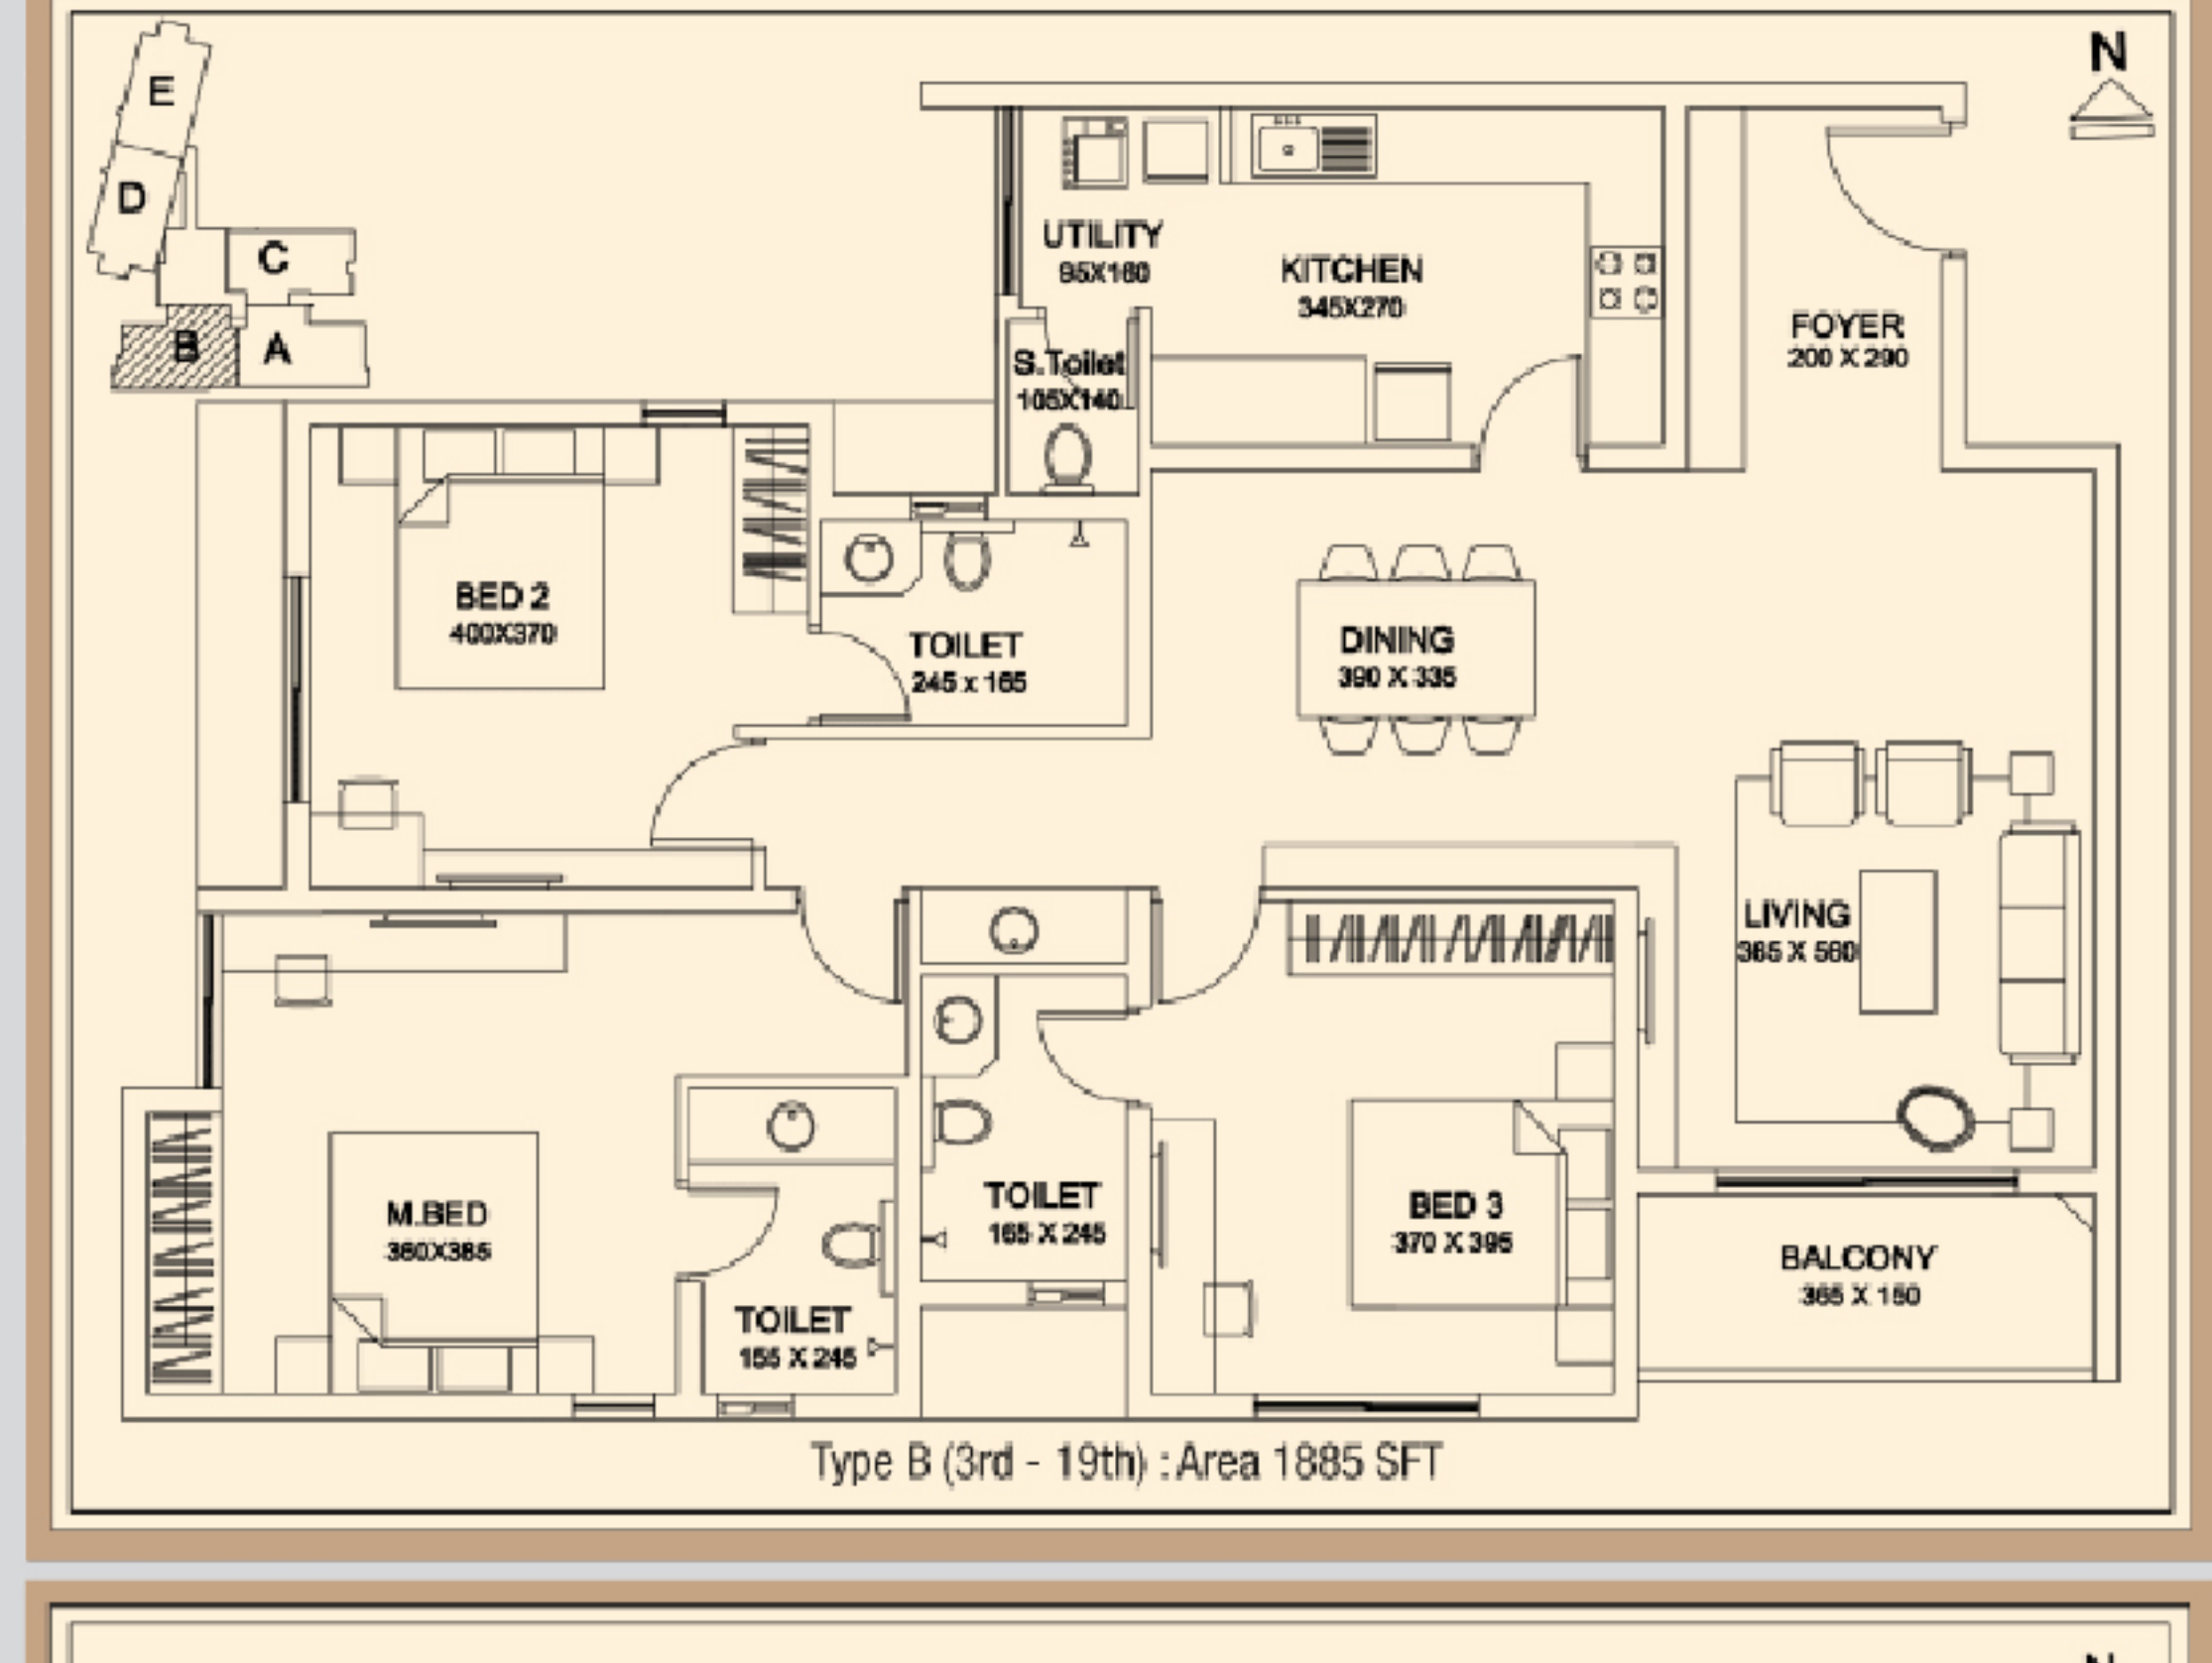

LUXURY THAT'S CLOSE TO EVERYTHING IMPORTANT TO YOU

Presenting Skyline Pearl
at Kanjikuzhi Jn., Kottayam

Skyline PEARL

Premium Luxury Apartments

Quick facts:

Location : Kanjikuzhi Jn., Kottayam
No. of units : 65 Apartments
Type : 3 BHK Apartments
Size : 1716 sq.ft. to 1912 sq.ft.

Location

Floor plan

Amenities

• Swimming pool • Games room with pools table and cards table • AC Multipurpose recreation hall • AC fitness centre • Massage room • Terrace party area in 2nd floor • Pool side party area with Barbeque counter