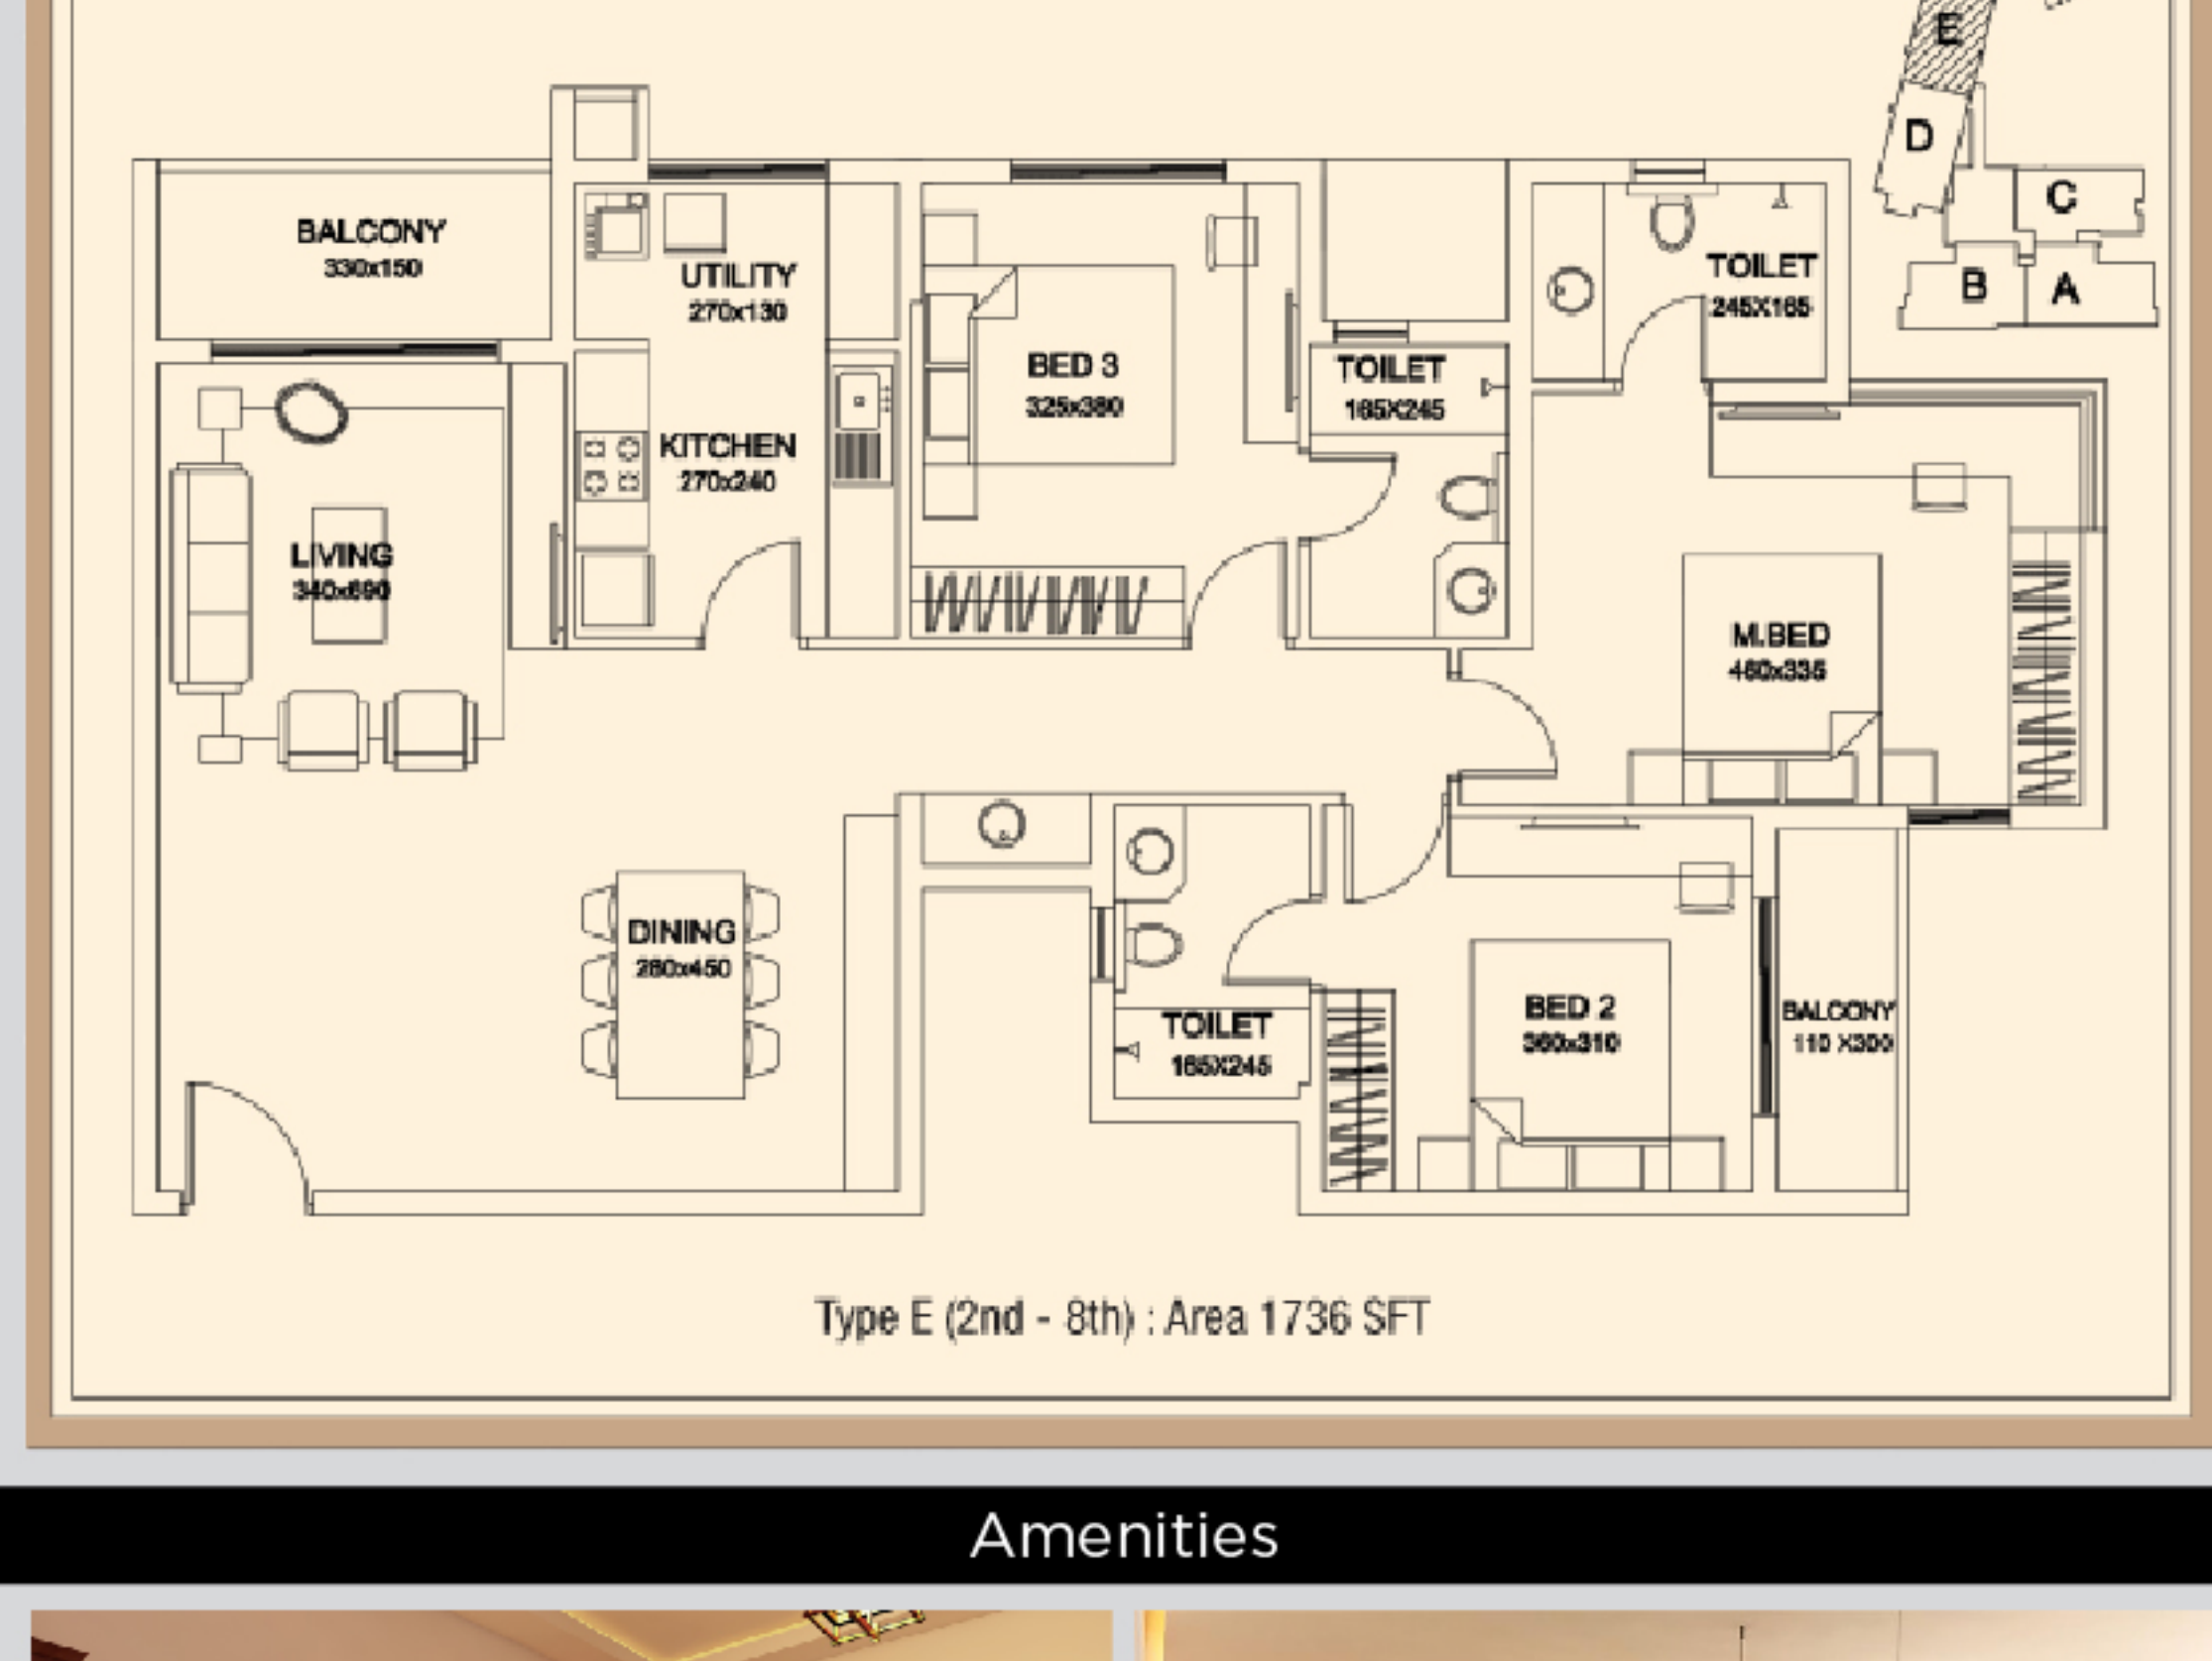

LUXURY THAT'S CLOSE TO EVERYTHING IMPORTANT TO YOU

Presenting Skyline Pearl
at Kanjikuzhi Jn., Kottayam

Skyline PEARL

Premium Luxury Apartments

Quick facts:

Location : Kanjikuzhi Jn., Kottayam
No. of units : 65 Apartments
Type : 3 BHK Apartments
Size : 1716 sq.ft. to 1912 sq.ft.

Location

Floor plan

Amenities

• Swimming pool • Games room with pools table and cards table • AC Multipurpose recreation hall • AC fitness centre • Massage room • Terrace party area in 2nd floor • Pool side party area with Barbeque counter