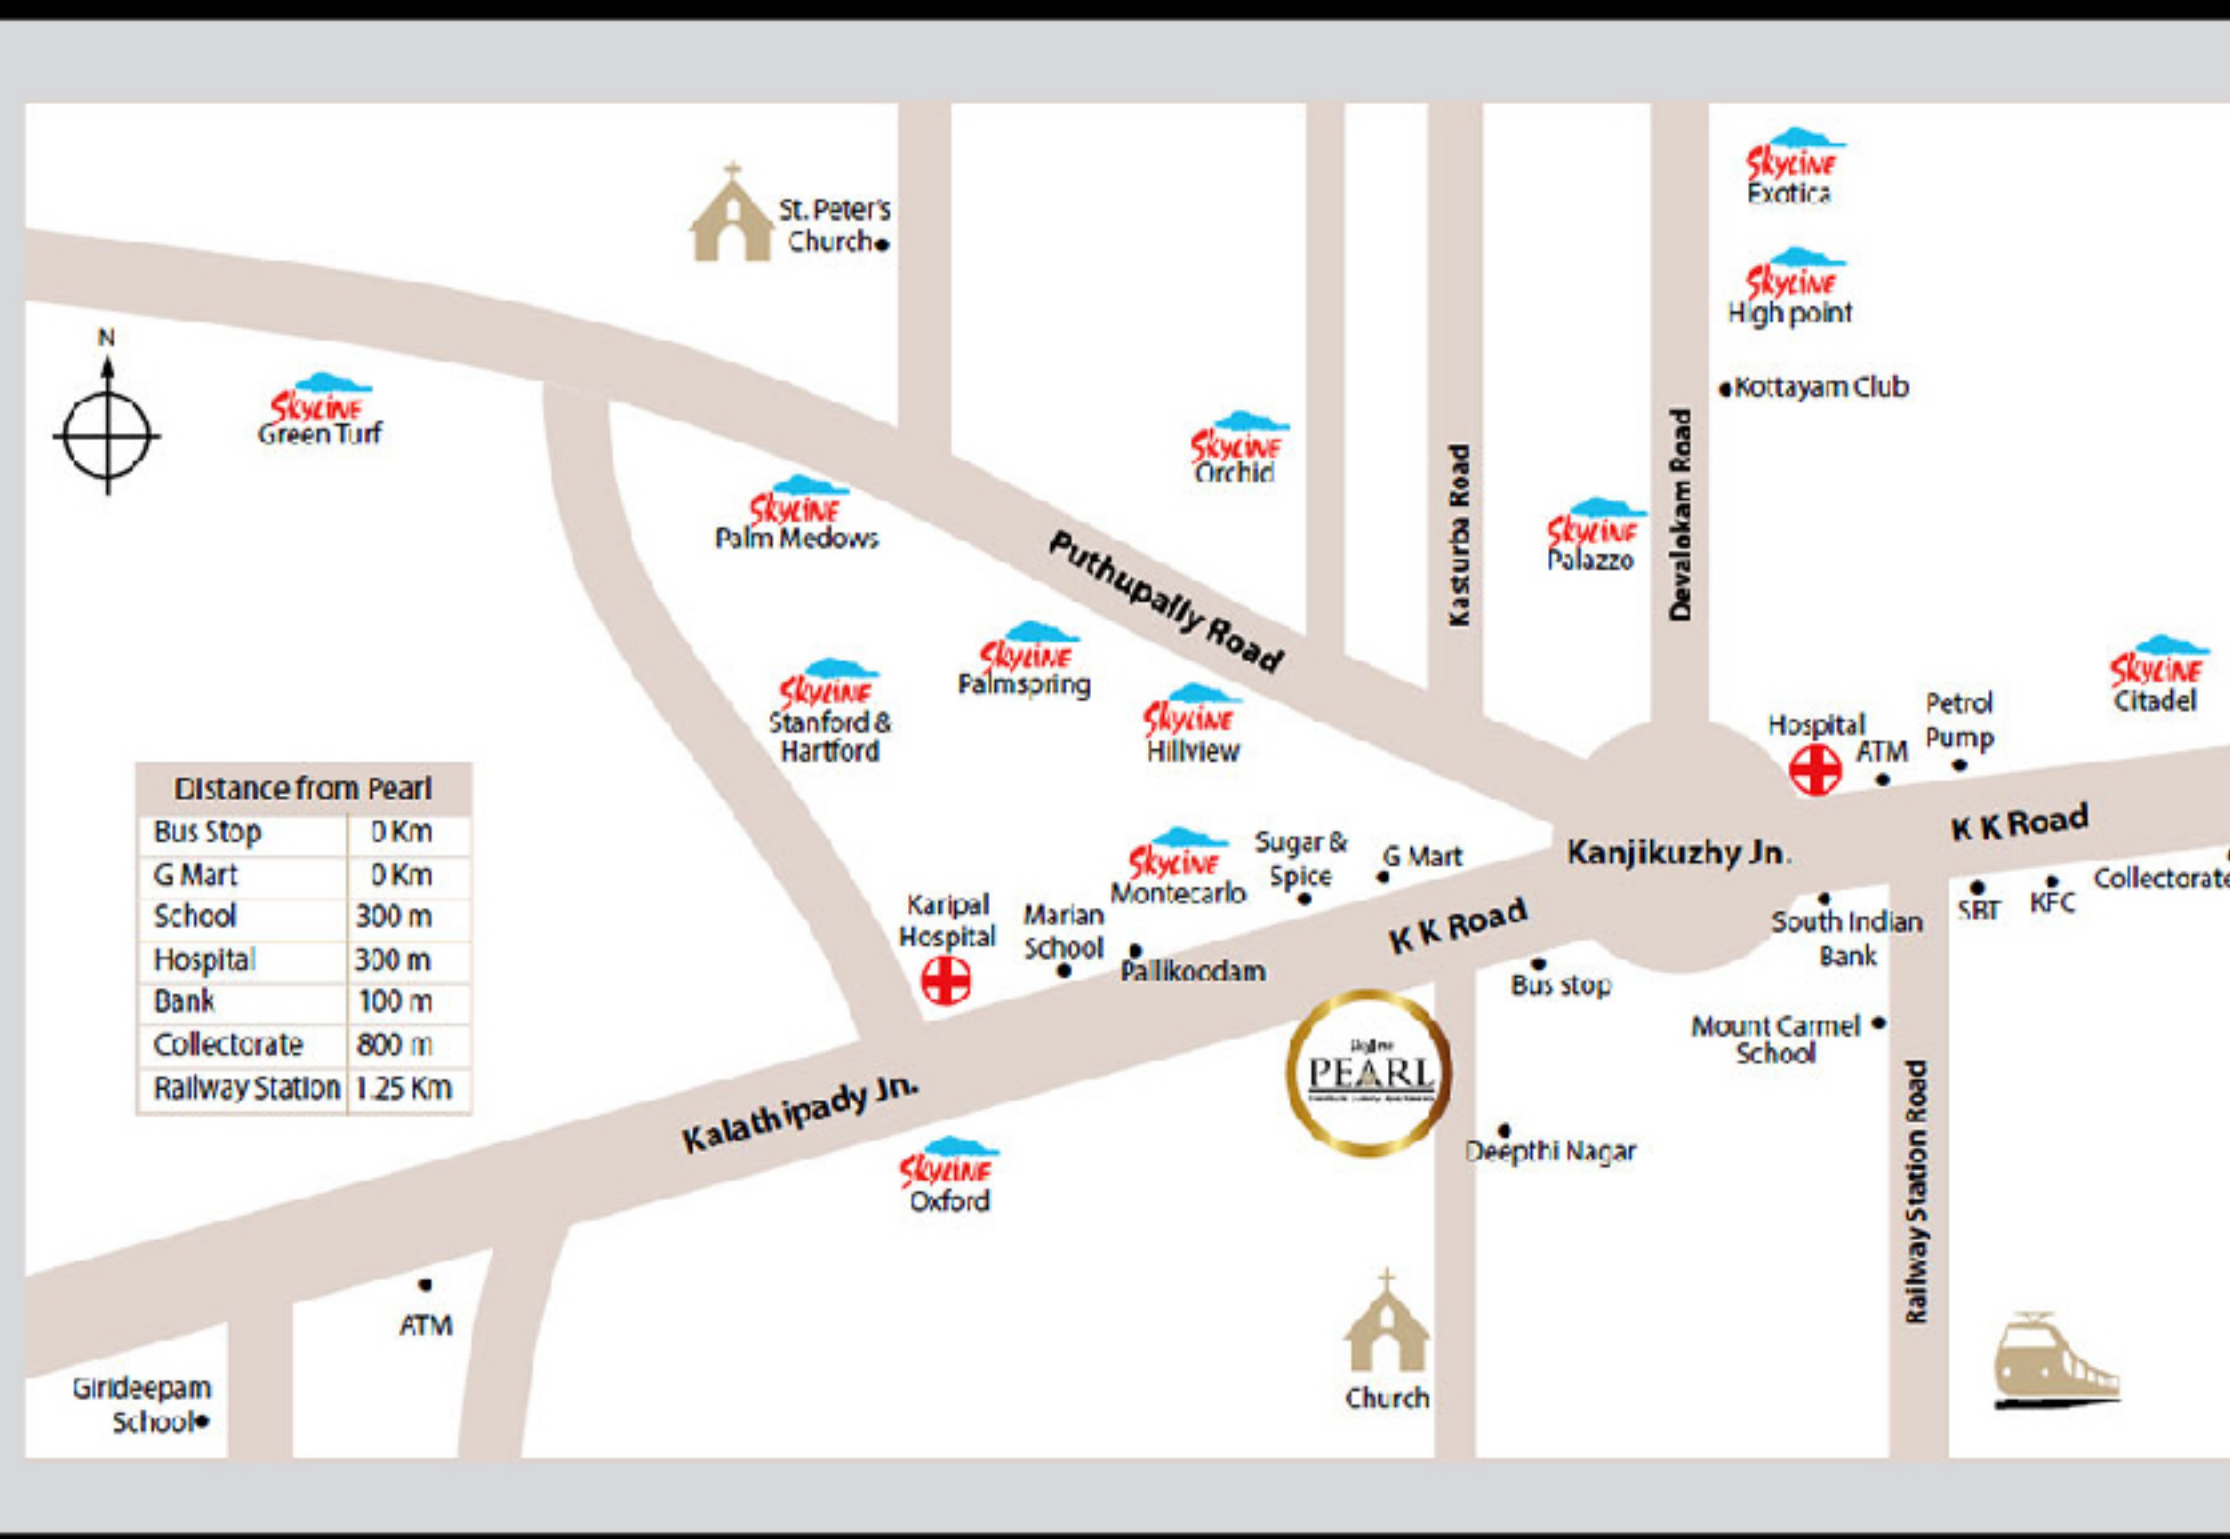

LUXURY THAT'S CLOSE TO EVERYTHING IMPORTANT TO YOU

Presenting Skyline Pearl
at Kanjikuzhi Jn., Kottayam

Skyline PEARL

Premium Luxury Apartments

Quick facts:

Location : Kanjikuzhi Jn., Kottayam
No. of units : 65 Apartments
Type : 3 BHK Apartments
Size : 1716 sq.ft. to 1912 sq.ft.

Location

Floor plan

Amenities

• Swimming pool • Games room with pools table and cards table • AC Multipurpose recreation hall • AC fitness centre • Massage room • Terrace party area in 2nd floor • Pool side party area with Barbeque counter