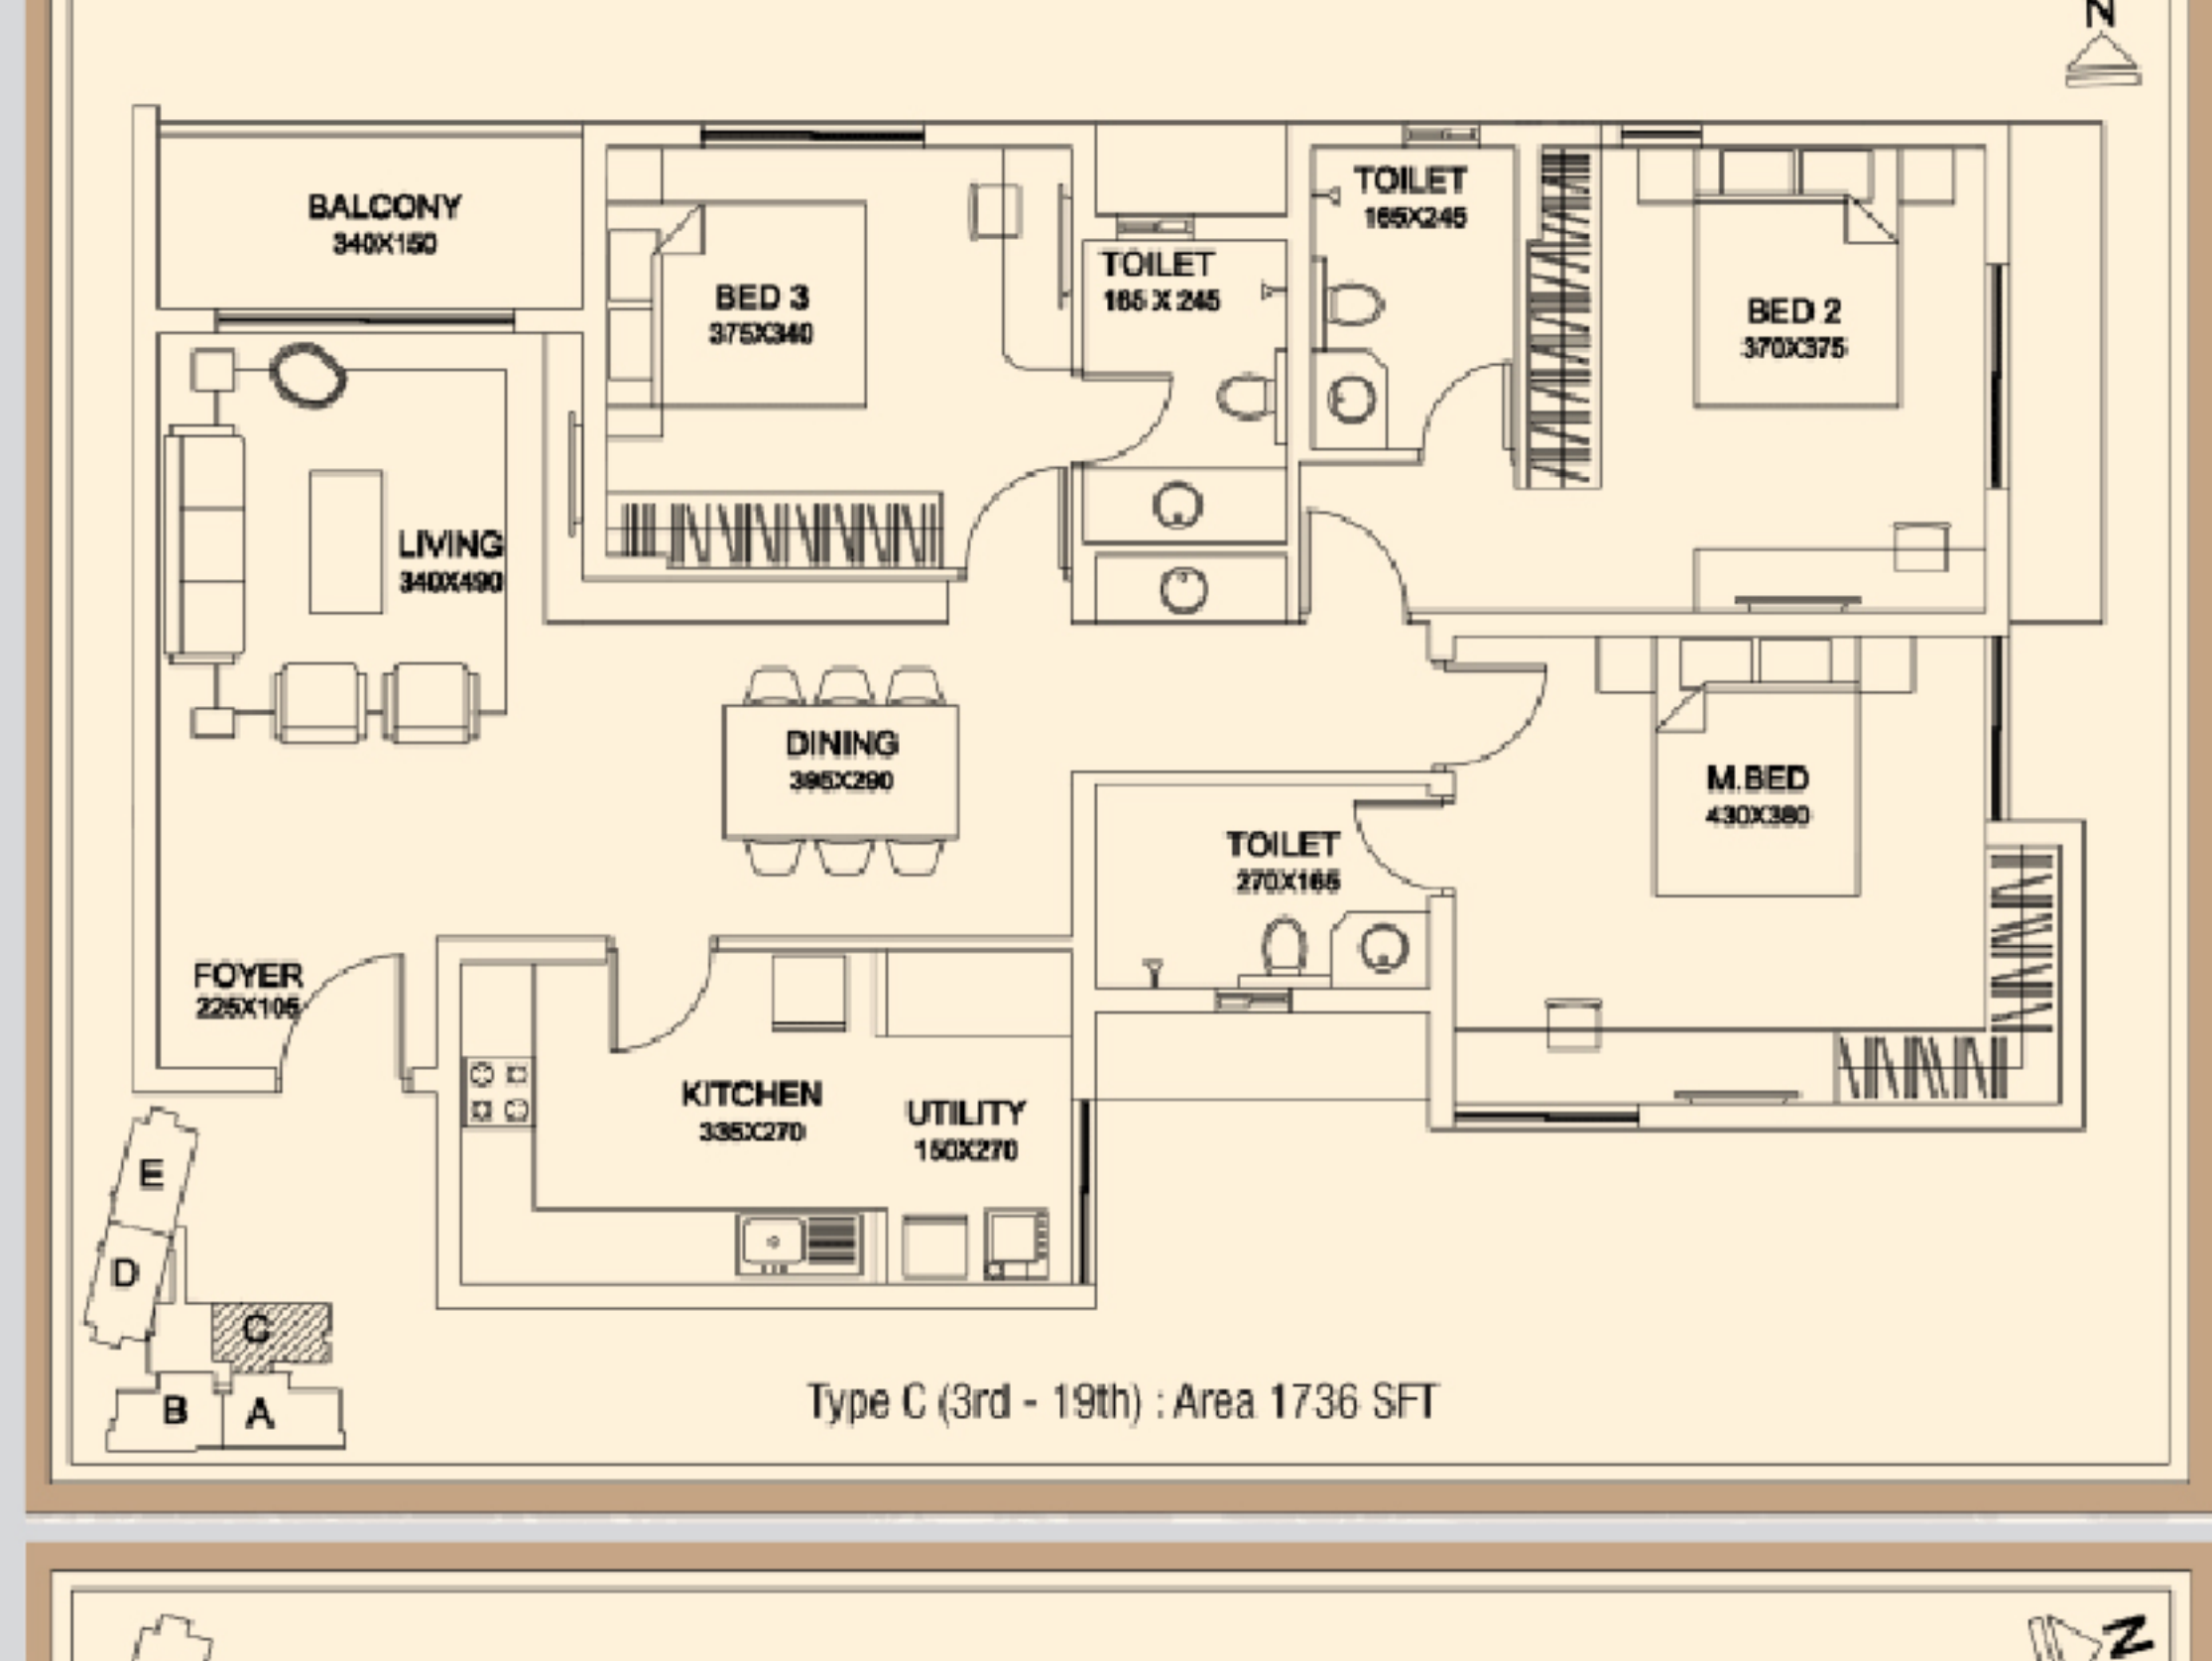

LUXURY THAT'S CLOSE TO EVERYTHING IMPORTANT TO YOU

Presenting Skyline Pearl
at Kanjikuzhi Jn., Kottayam

Skyline PEARL

Premium Luxury Apartments

Quick facts:

Location : Kanjikuzhi Jn., Kottayam
No. of units : 65 Apartments
Type : 3 BHK Apartments
Size : 1716 sq.ft. to 1912 sq.ft.

Location

Floor plan

Amenities

• Swimming pool • Games room with pools table and cards table • AC Multipurpose recreation hall • AC fitness centre • Massage room • Terrace party area in 2nd floor • Pool side party area with Barbeque counter