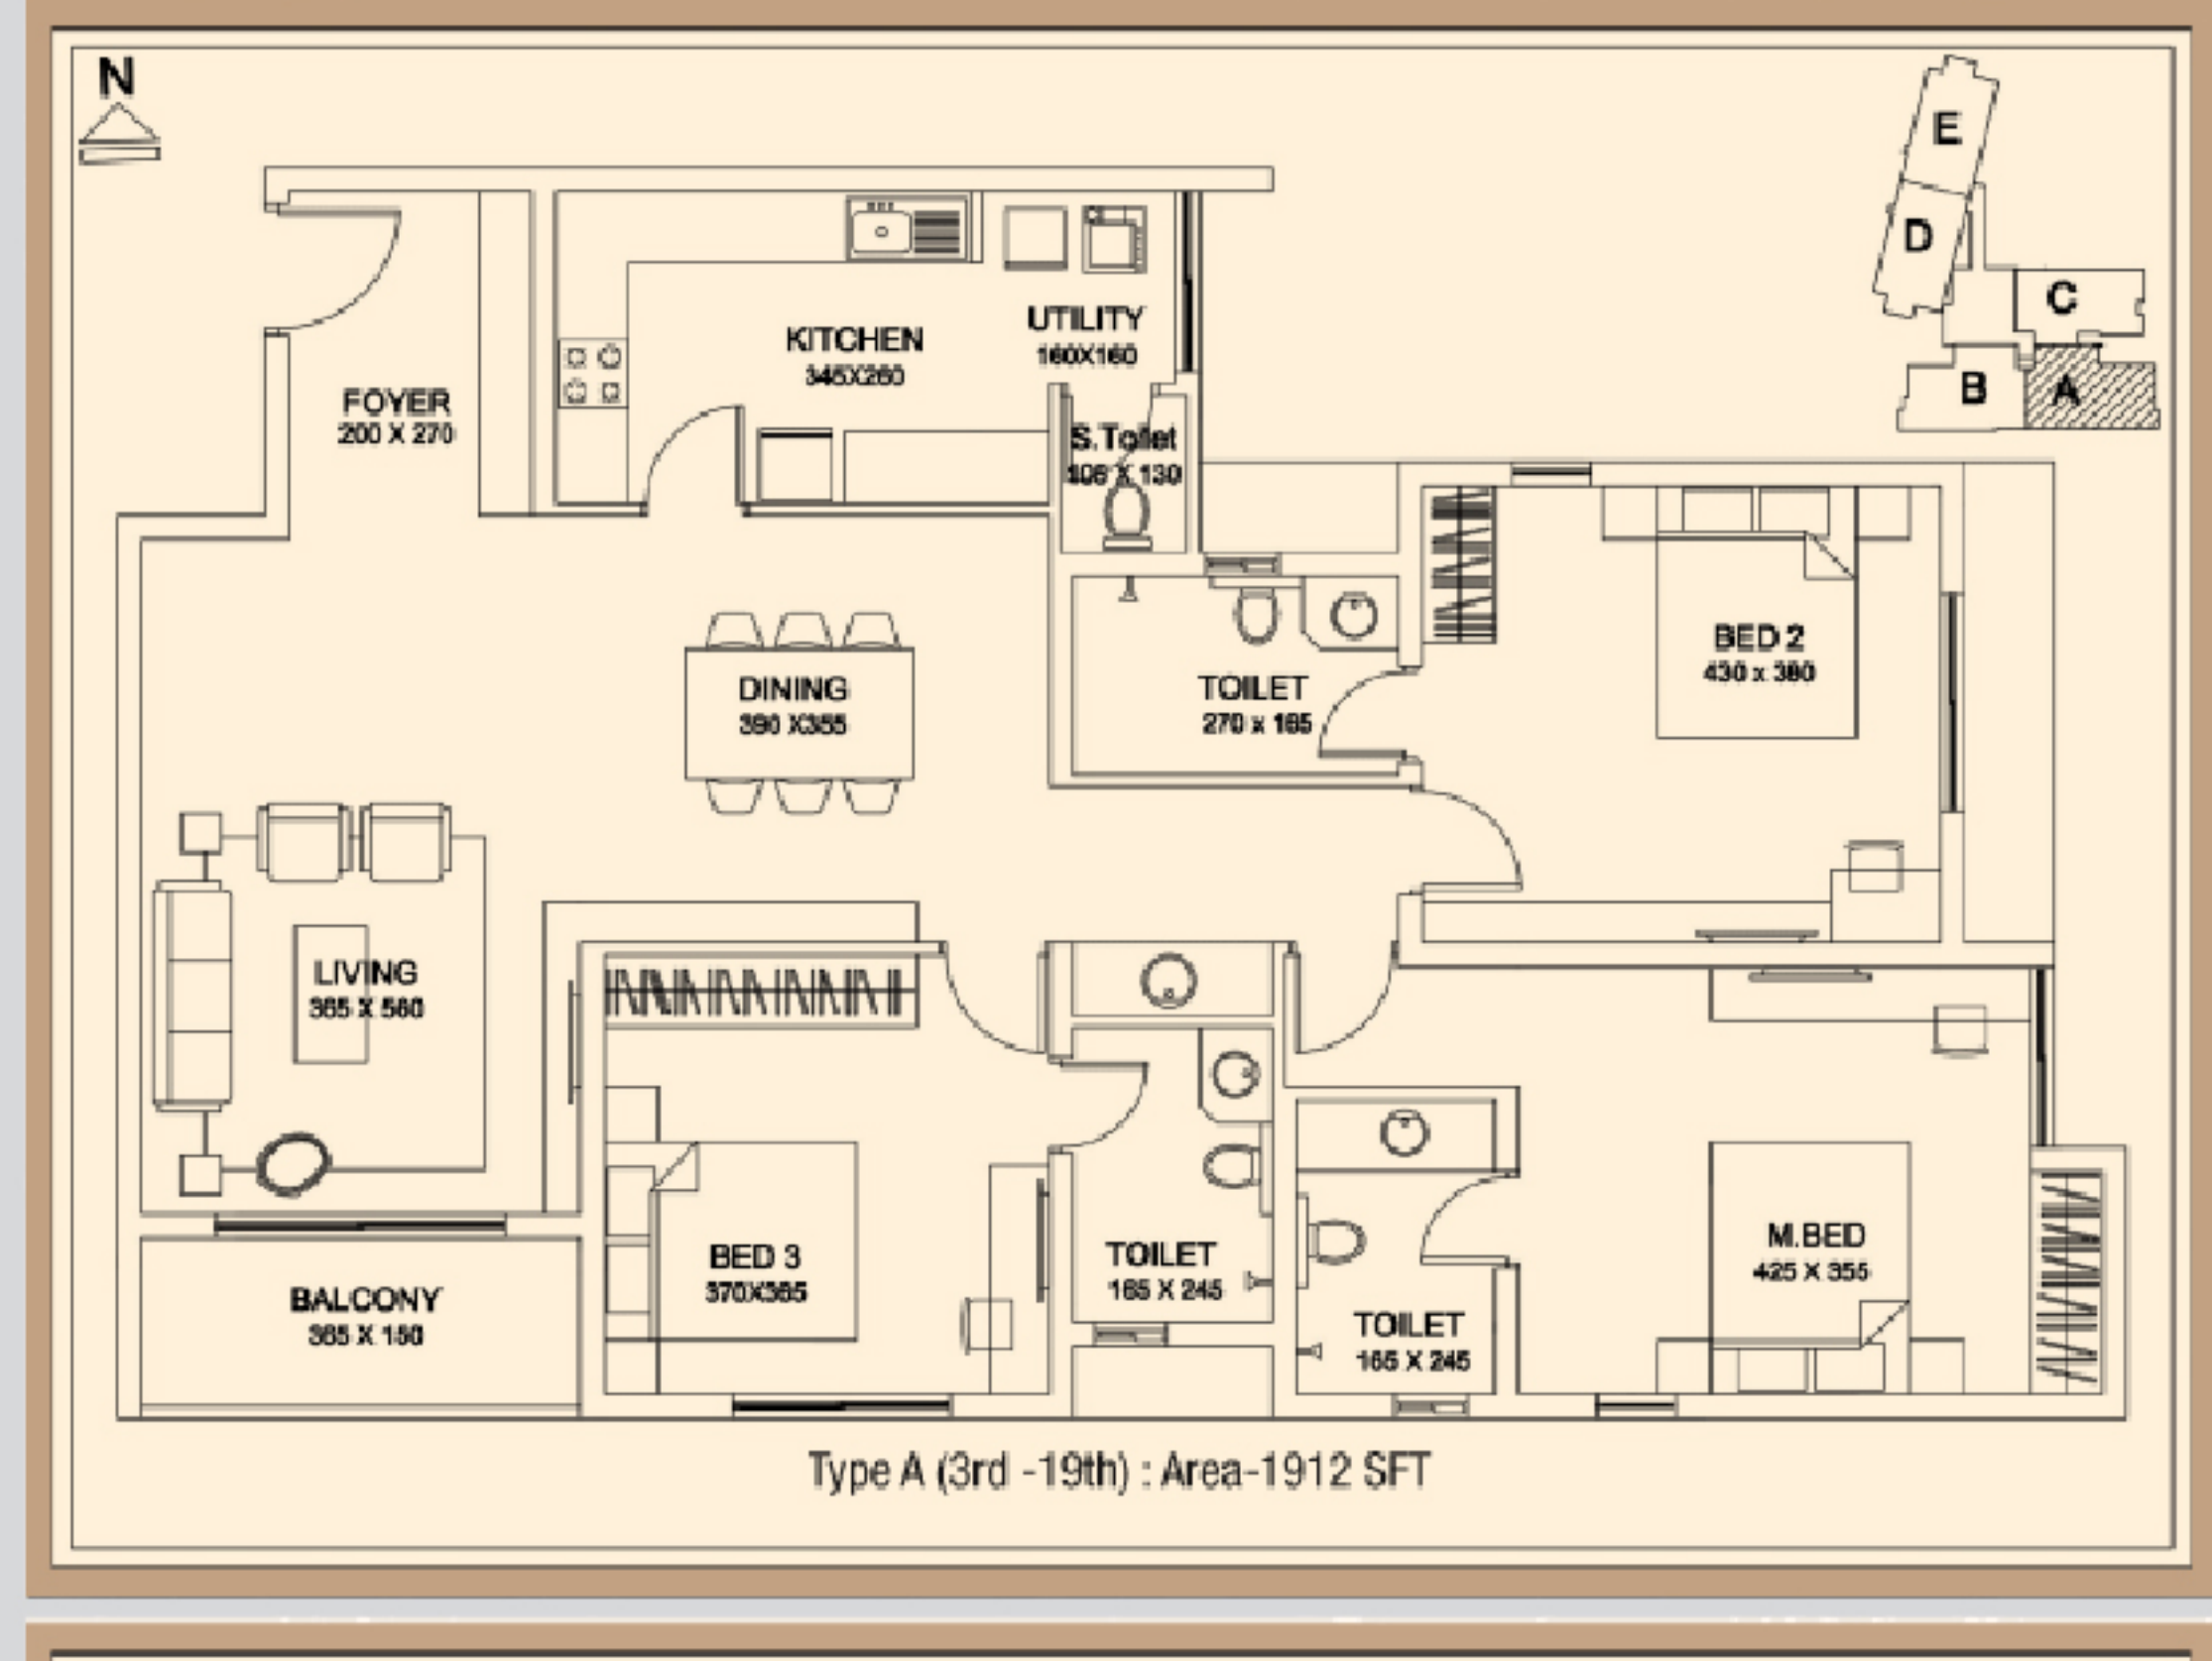

LUXURY THAT'S CLOSE TO EVERYTHING IMPORTANT TO YOU

Presenting Skyline Pearl
at Kanjikuzhi Jn., Kottayam

Skyline PEARL

Premium Luxury Apartments

Quick facts:

Location : Kanjikuzhi Jn., Kottayam
No. of units : 65 Apartments
Type : 3 BHK Apartments
Size : 1716 sq.ft. to 1912 sq.ft.

Location

Floor plan

Amenities

• Swimming pool • Games room with pools table and cards table • AC Multipurpose recreation hall • AC fitness centre • Massage room • Terrace party area in 2nd floor • Pool side party area with Barbeque counter